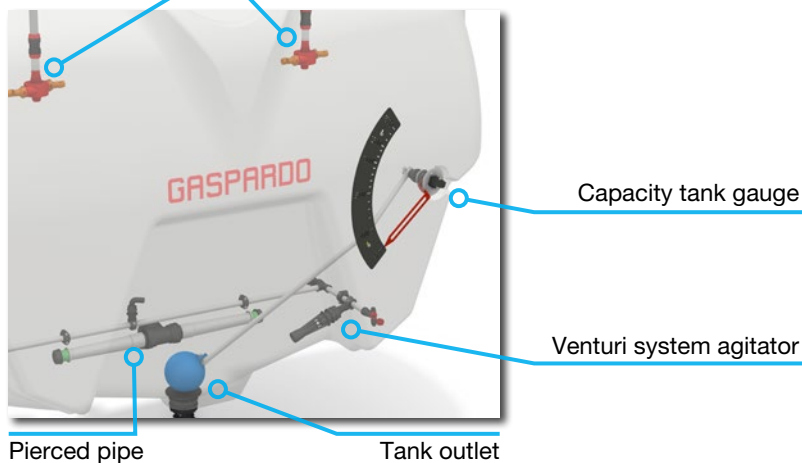

HEAVY-DUTY, COMPACT AND USER-FRIENDLY

Made of high strength steel and aluminium tips, new boom ALA 400 is fully hydraulic equipped with a opening/closing Z shape configuration to limit the transportation dimension by shifting the machine mass center closed to the tractor.

ALA 400 pendulum system has a shock-absorber suspension with a anti-yaw system to ensure high performance and a long reliability.

www.maschio.com

HYDRIC PANEL

To meet the most comfortable use of the sprayer, two new water control station have been engineered in manual and electronic versions. The electronic one allows to manage the sprayer functions directly from the tractors cab.

MANUAL

ELECTRONIC

NEW INTERNAL SHAPE

New shape of the main polietylene tanks, ensures a perfect internal agitation. Fresh water tank guarantees a fast cleaning of all parts of the hydric circuit in all working conditions. Thanks to the electronic hydric panel, agitation and cleaning systems are managed automatically.

Rotating nozzles for tank cleaning

WET SIDES PREMIX

30 liters new tank with constant water flow to ensure the best chemical product mixing.

	Main tank (nominal volume)	Fresh water tank (nominal volume)	Capacity premix	ALA 400 working width
	l	l	l	m
TEMPO ULTRA 1300	1300	310	30	21-24-27
TEMPO ULTRA 1600	1600	310	30	21-24-27
TEMPO ULTRA 2000	2000	310	30	21-24-27