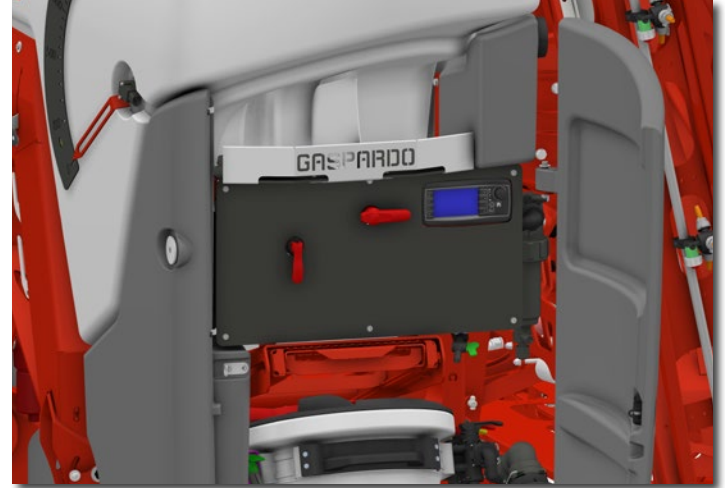

TEMPO ULTRA is available with tanks of 1300 – 1600 - 2000 liters (nominal volume) and booms from 21 up to 27 mt of working width.

Thanks to two advanced electronic units (ISOBUS or not ISOBUS), to the semi-continuous circulation system (Re.D) and the NEW ALA 400 light boom, machine has high versatility and spraying efficiency.

HEAVY-DUTY, COMPACT AND USER-FRIENDLY

Made of high strength steel and aluminium tips, new boom ALA 400 is fully hydraulic equipped with a opening/closing Z shape configuration to limit the transportation dimension by shifting the machine mass center closed to the tractor.

ALA 400 pendulum system has a shock-absorber suspension with a anti-yaw system to ensure high performance and a long reliability.

www.maschio.com

HYDRIC PANEL

To meet the most comfortable use of the sprayer, two new water control station have been engineered in manual and electronic versions. The electronic one allows to manage the sprayer functions directly from the tractors cab.

MANUAL

ELECTRONIC

NEW INTERNAL SHAPE

New shape of the main polietylene tanks, ensures a perfect internal agitation. Fresh water tank guarantees a fast cleaning of all parts of the hydric circuit in all working conditions. Thanks to the electronic hydric panel, agitation and cleaning systems are managed automatically.